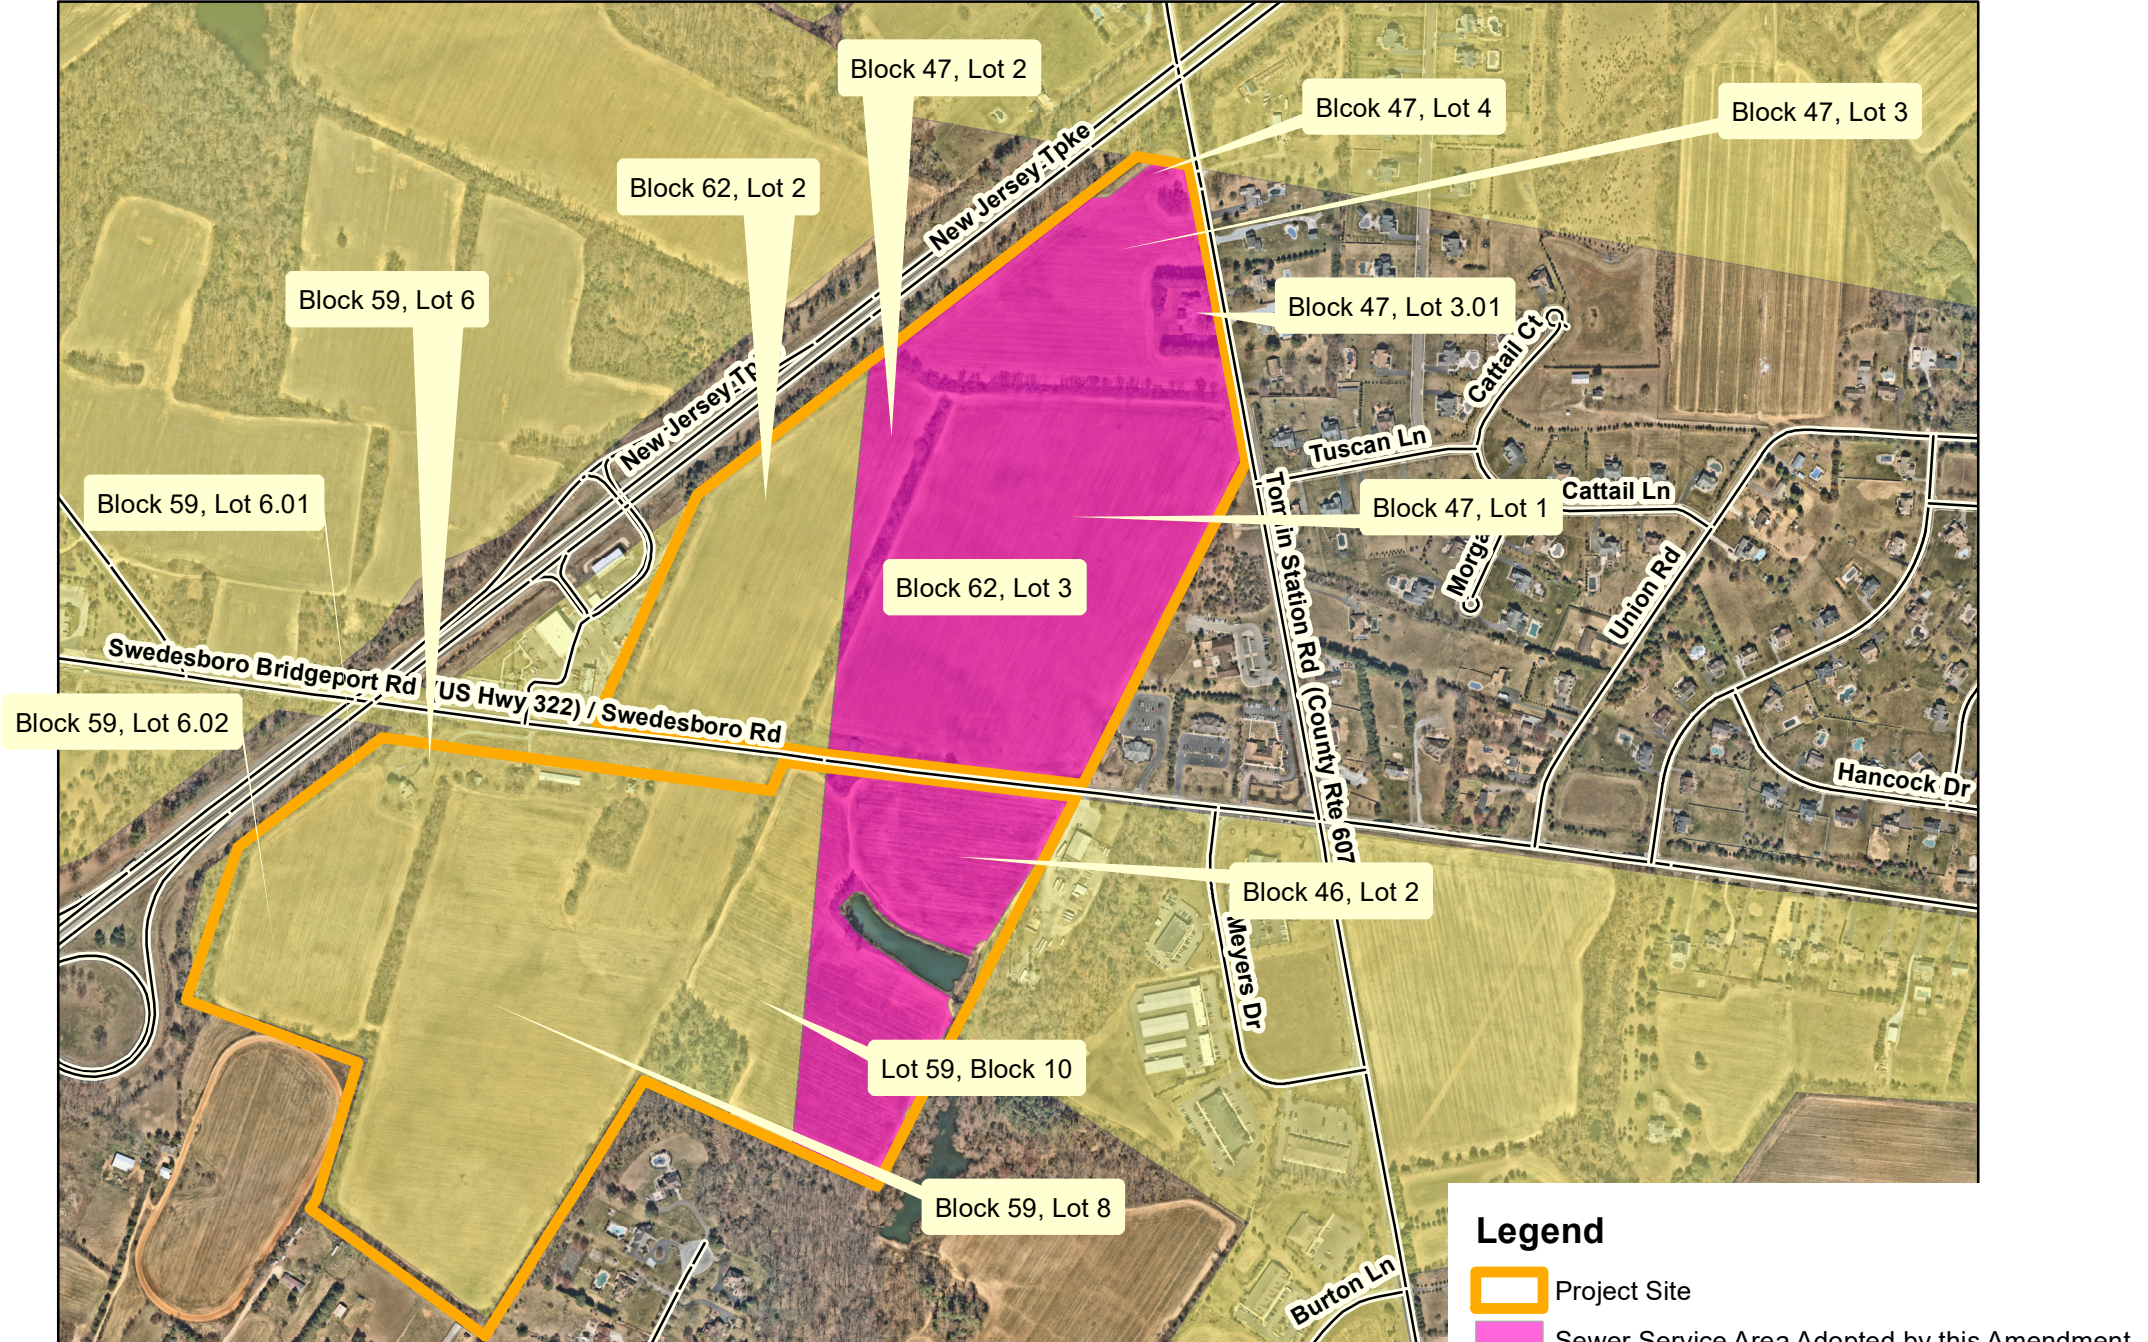

Russo Warehouse Harrison  
Harrison Township, Gloucester County  
PI435433/AMD220001

**Legend**

-  Project Site
-  Sewer Service Area Adopted by this Amendment
-  Currently Adopted Sewer Service Areas