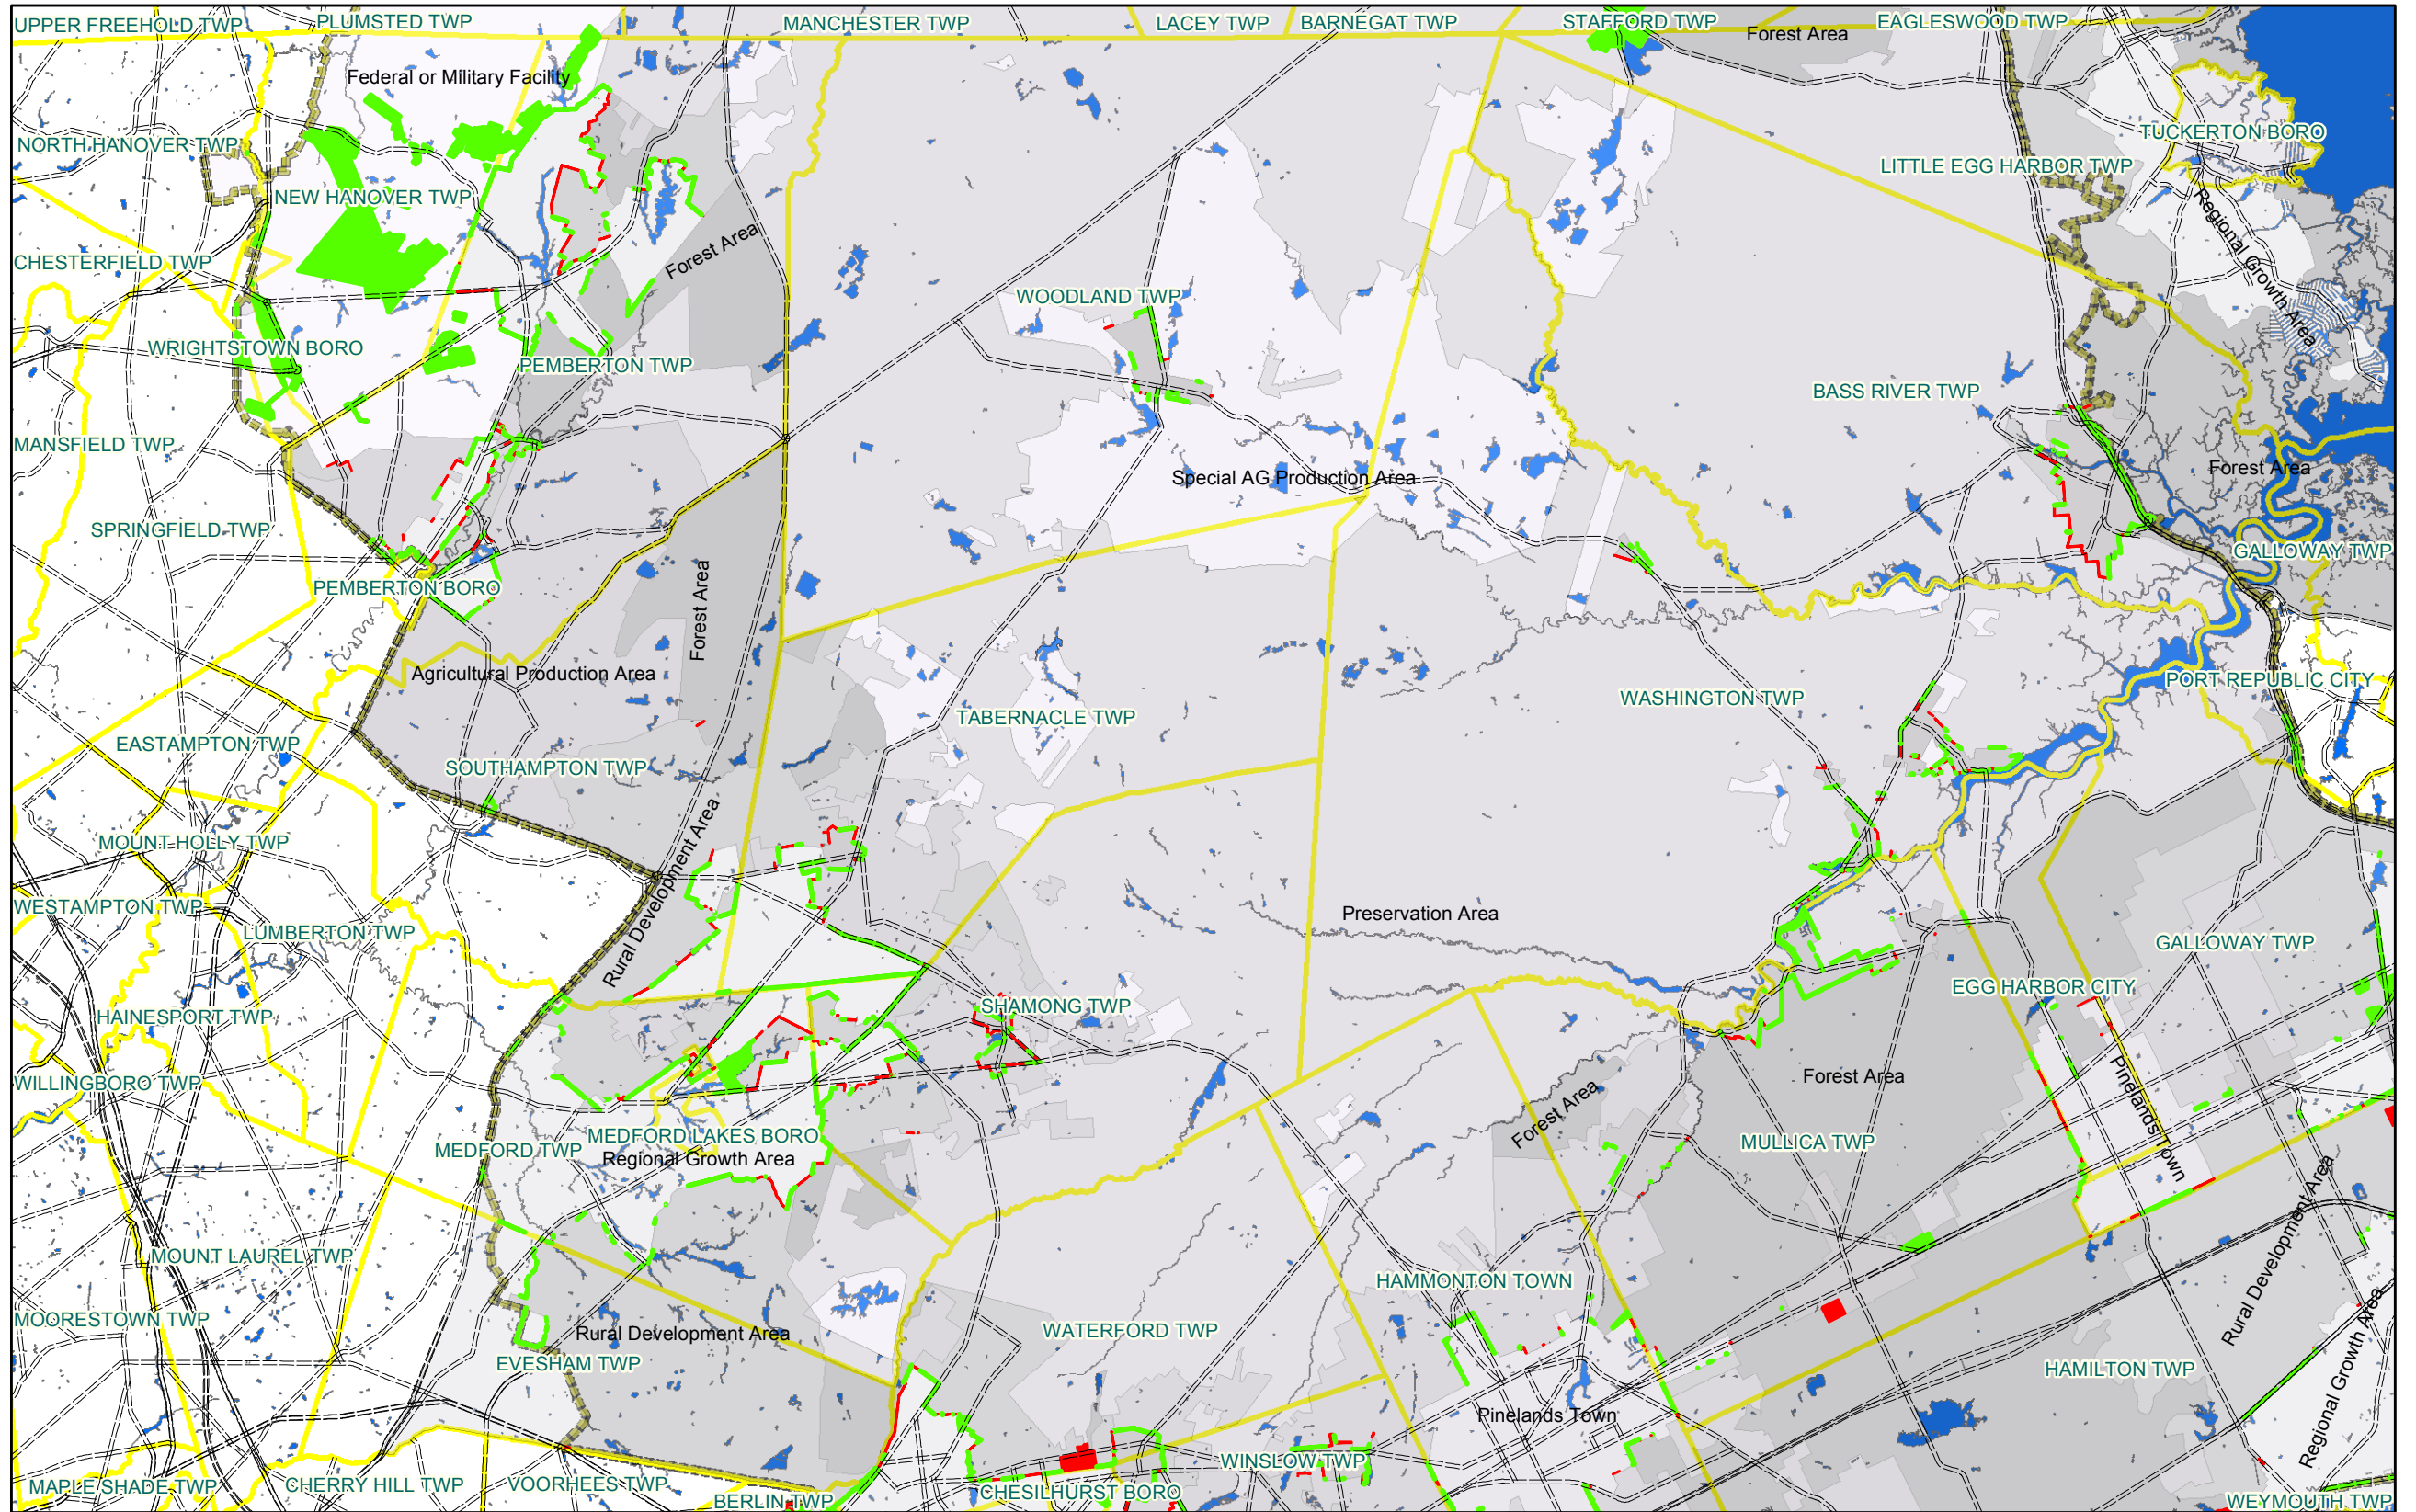

# Proposed Changes to Pinelands Area SSA for Burlington County

## Legend

- Roads (Major)
- Proposed Areas of inclusion in a SSA
- Proposed Areas of removal from SSA
- Agricultural Production Area
- Federal or Military Facility
- Forest Area
- Pinelands Town
- Pinelands Village
- Preservation Area
- Regional Growth Area
- Rural Development Area
- Special AG Production Area
- Municipalities
- Pinelands Area Boundary
- Counties
- Waterbody 2002 (NHD)