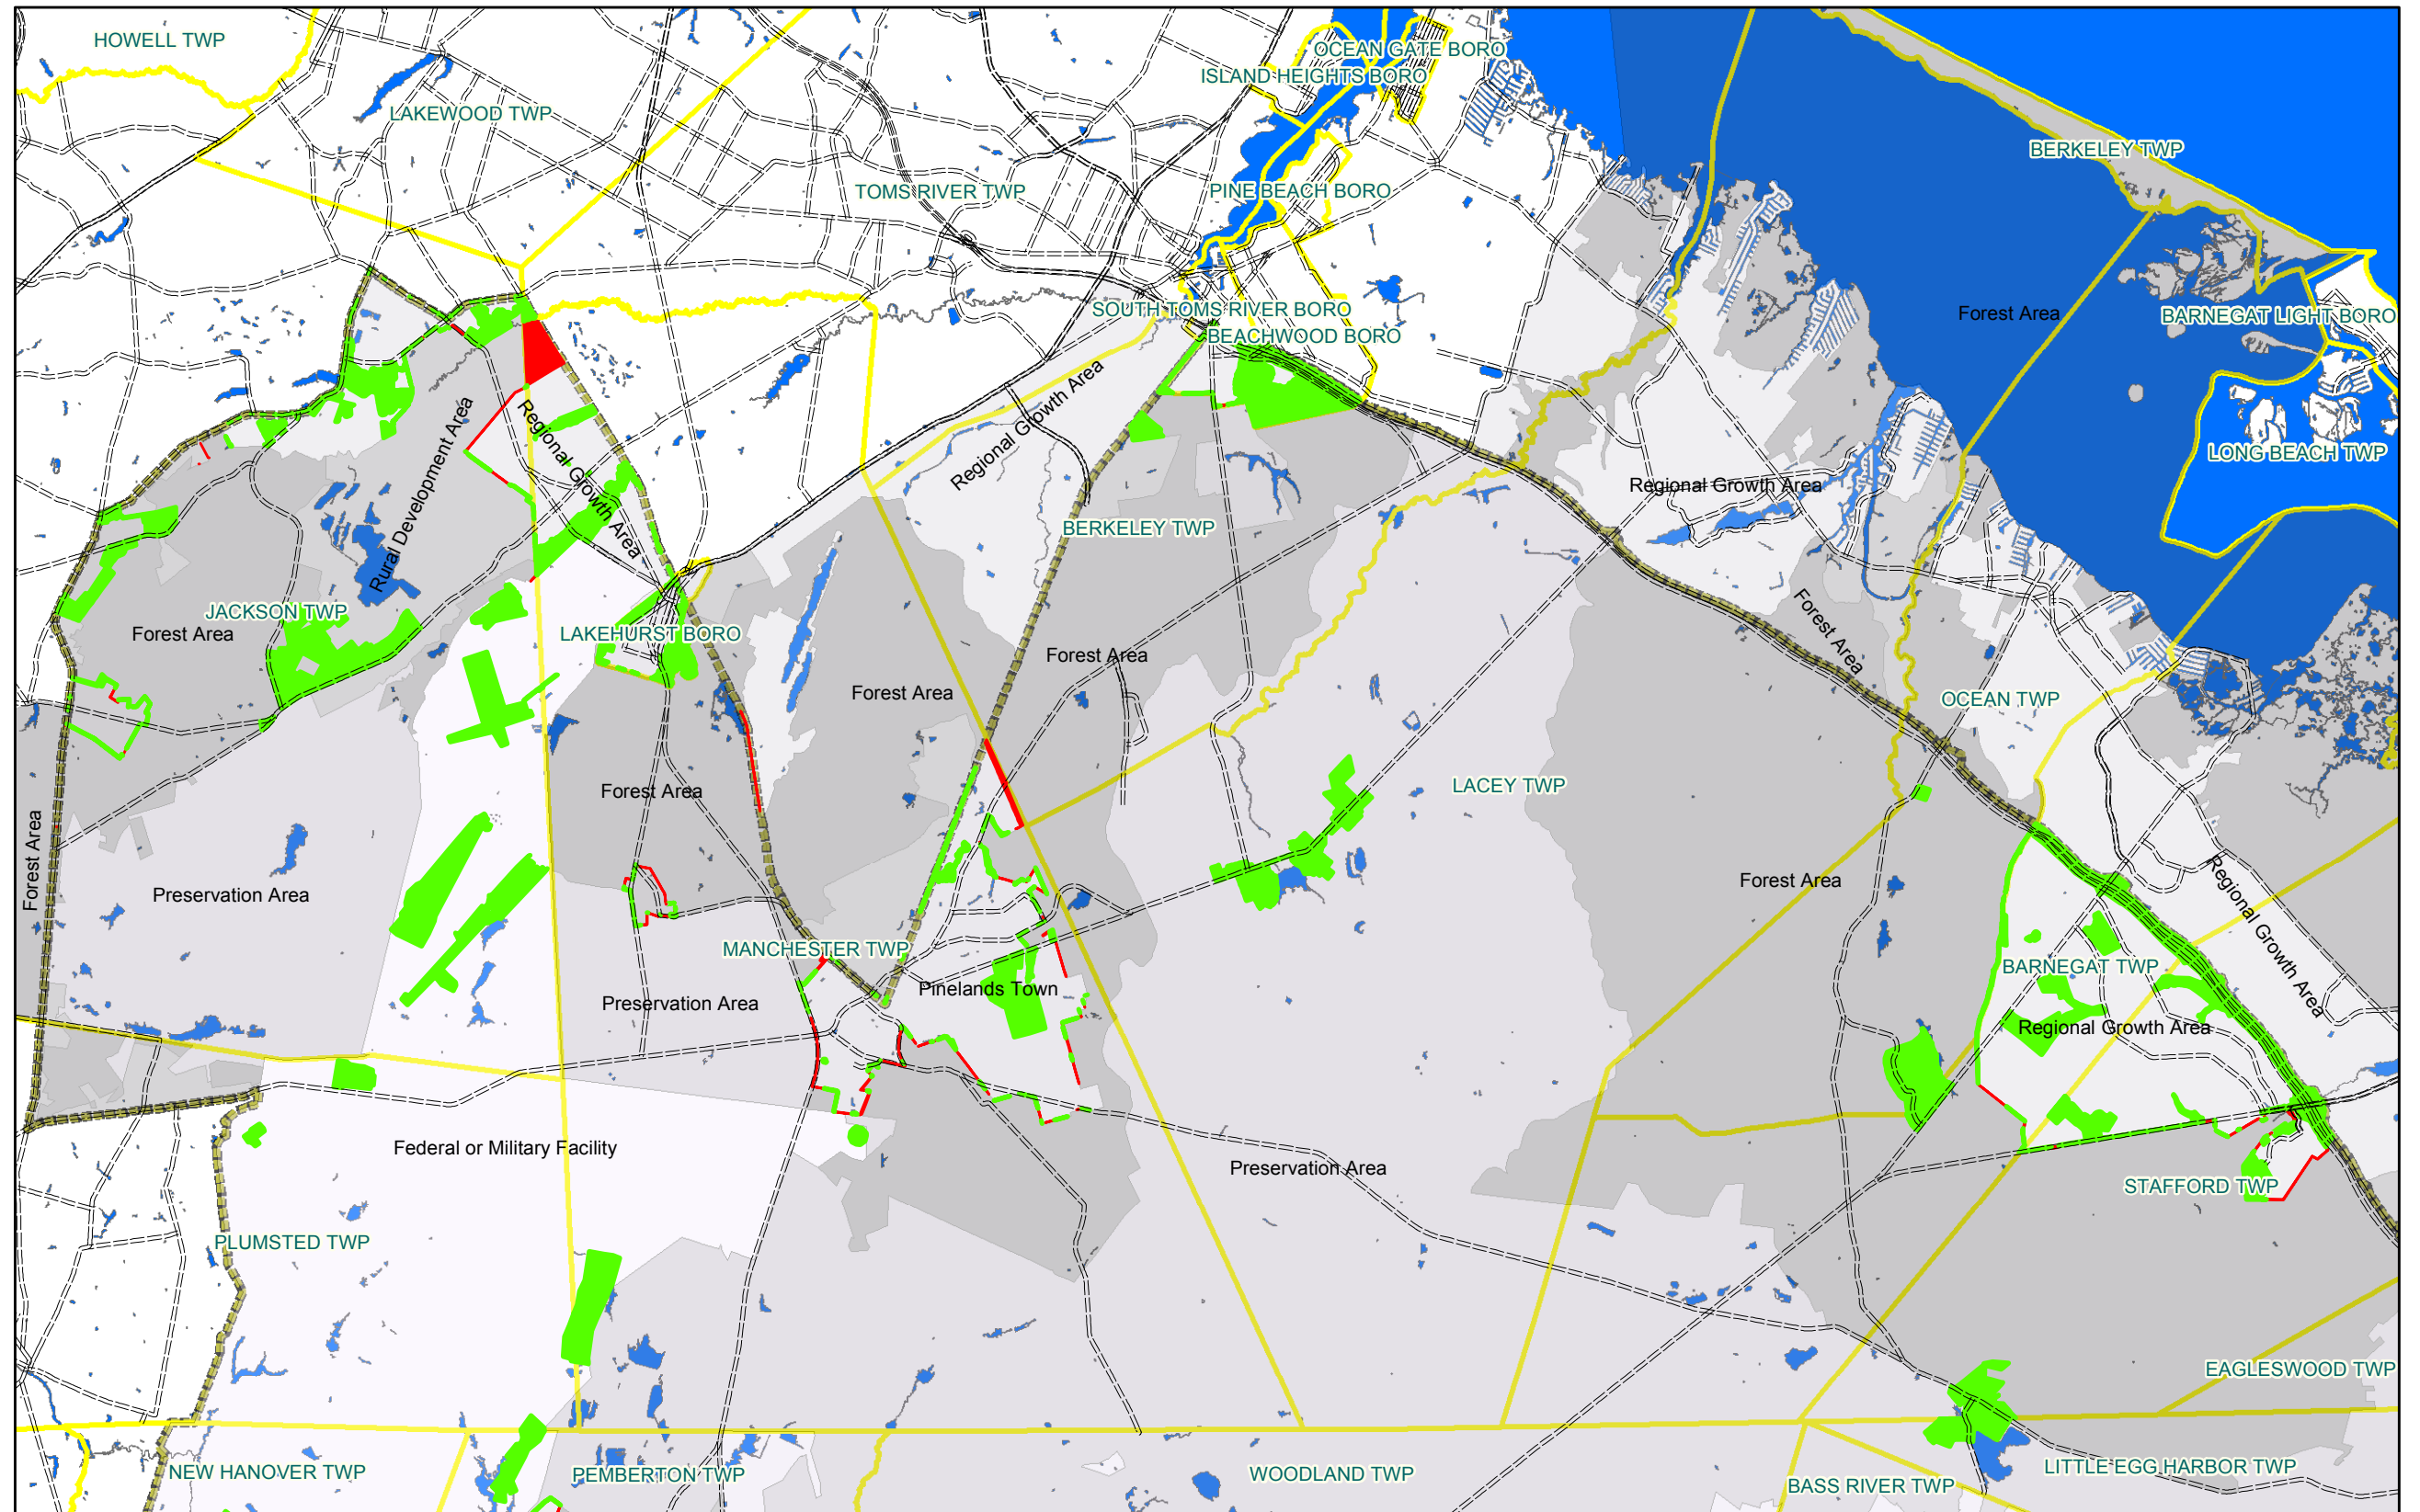

# Proposed Changes to Pinelands Area SSA for Ocean County

## Legend

- == Roads (Major)
- Proposed Areas of inclusion in a SSA
- Proposed Areas of removal from SSA
- Agricultural Production Area
- Federal or Military Facility
- Forest Area
- Pinelands Town
- Pinelands Village
- Preservation Area
- Regional Growth Area
- Rural Development Area
- Special AG Production Area
- Municipalities
- Pinelands Area Boundary
- Counties
- Waterbody 2002 (NHD)